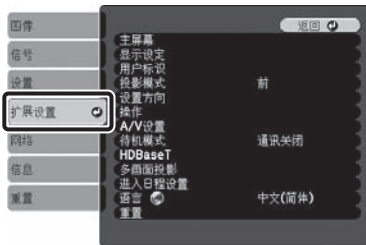

3

1

2

3

a=67% (EB-G7905U/EB-G7900U/EB-G7500U/EB-G7400U/EB-G7200W/EB-G7000W)

a=57% (EB-G7805/EB-G7800/EB-G7100)

1

2