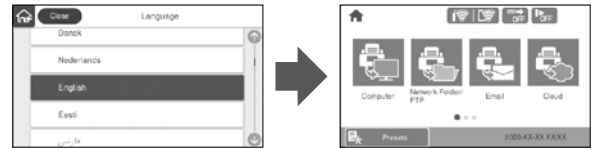

Select a language and time.

4

An internet connection is required to obtain the product software.

Visit the website to install the software.

1

5

Start the setup process, install the software, and then make connection settings.