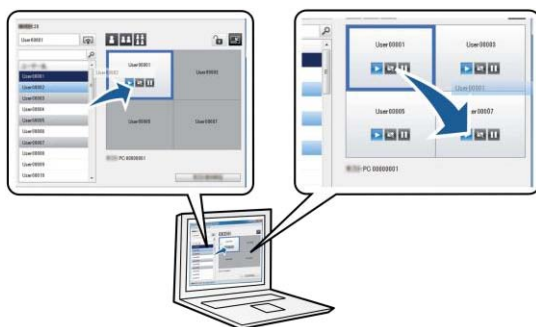

Epson iProjection Features

The Epson iProjection software is an application that allows you to hold interactive meetings or lessons by projecting images from network projectors.

The available features vary depending on your projector model and edition of software.

■ Four-Panel Display

■ Screen Delivery and Thumbnail Display Function

■ Change Presenters and Projection Position

Software Release History

Ver	Release Date	Update Contents
3.32	2022/9/1	- Fixed a bug.
3.31	2022/3/18	- Fixed a bug.
3.30	2021/10/18	- Added the usage survey function.
3.00	2021/4/6	- Added the function to automatically start Epson Wireless Presentation.
2.41	2020/8/31	- Fixed a bug.
2.40	2020/2/21	- Supported the extended display.(Supported OS:Windows 10)
2.30	2019/9/10	