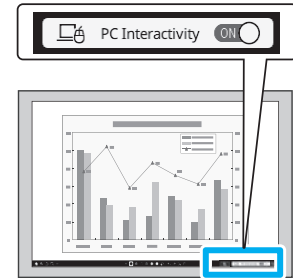

## PC Interactivity

10

[Pen/Touch] > [PC Interactivity] > [Pen Tracking Mode]

Windows/Mac: [Pen Mode]  
Ubuntu: [Mouse Mode]