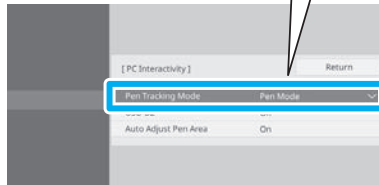

## Drawing (Whiteboard Mode)

Whiteboard

### Drawing (Annotation Mode)

## PC Interactivity

10

[Pen/Touch] > [PC Interactivity] > [Pen Tracking Mode]

Windows/Mac: [Pen Mode]  
Ubuntu: [Mouse Mode]