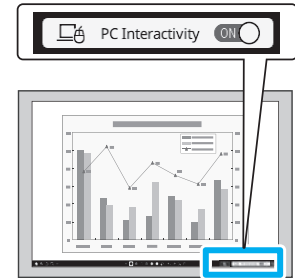

5 Sec.

Aspect	⏪	🔊
A/V Mute	Split	Freeze
	Home	

Easy Interactive Function (EB-770Fi/EB-760Wi)

7

Pen Operation

Finger Touch Operation

Drawing (Whiteboard Mode)

Whiteboard

Drawing (Annotation Mode)

PC Interactivity

USB-B

10

[Pen/Touch] > [PC Interactivity] > [Pen Tracking Mode]

Windows/Mac: [Pen Mode]

Ubuntu: [Mouse Mode]

For More Information