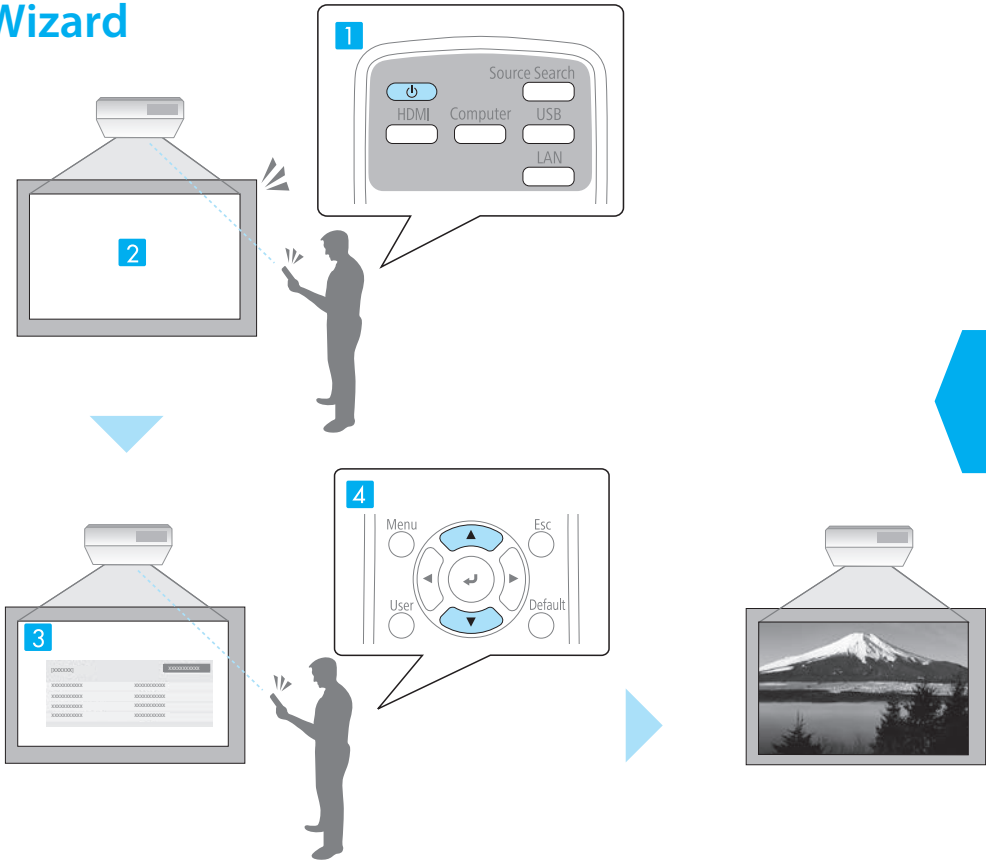

Product Box Contents

EB-770Fi/EB-770F/EB-760Wi/EB-760W only

1

* Bundled items vary depending on the country or the model.

EB-770Fi/EB-760Wi only

Connecting a Device

Turning On the Projector

3

Initial Setting Wizard

Home Screen

5

Adjusting the Image Shape

1

[Keystone]

V-Keystone 50

H-Keystone 50