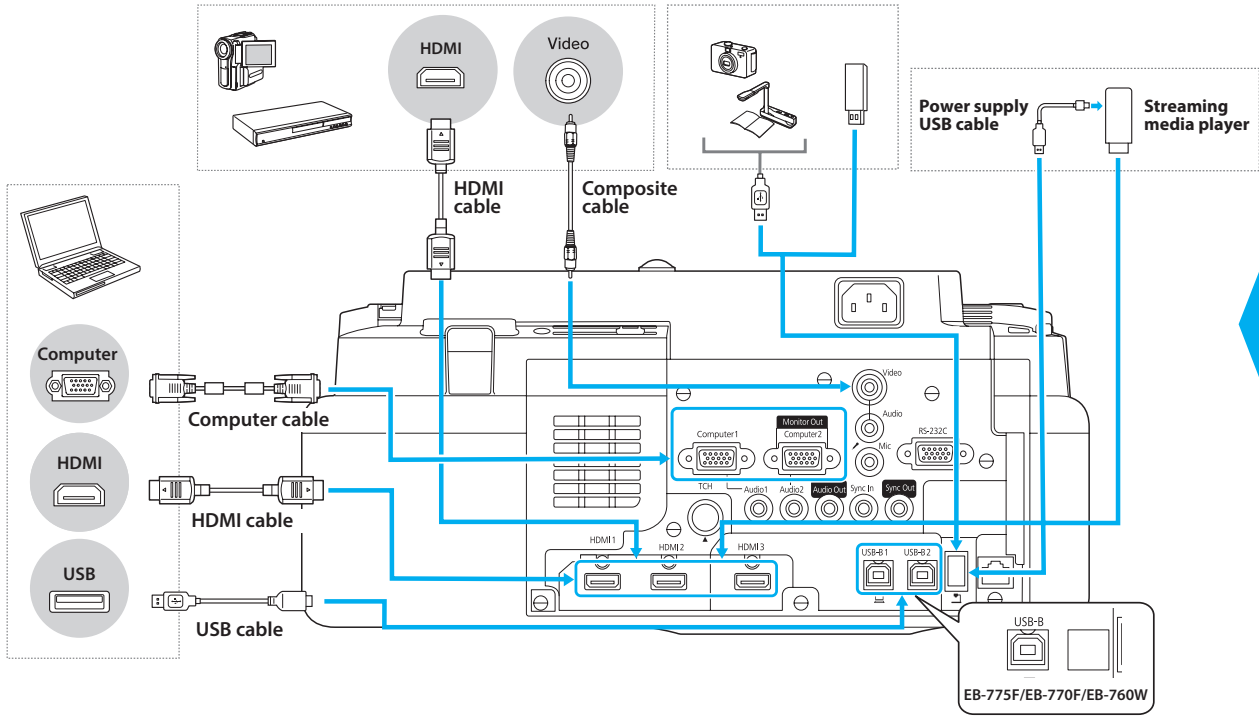

Product Box Contents

EB-770Fi/EB-770F/EB-760Wi/EB-760W only

1

* Bundled items vary depending on the country or the model.

EB-770Fi/EB-760Wi only

Connecting a Device

Turning On the Projector

3

Initial Setting Wizard

Home Screen

5

Adjusting the Image Shape

1

[Keystone]

V-Keystone 50

H-Keystone 50