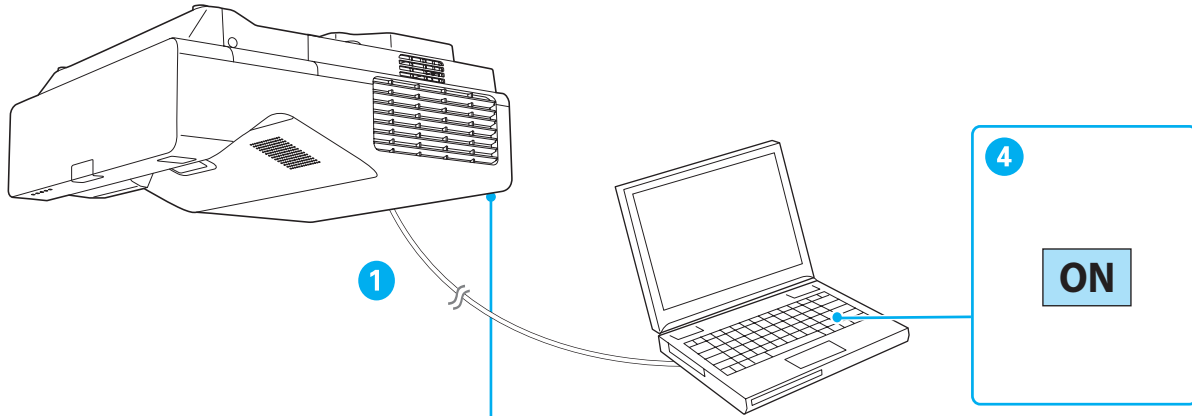

Product Box Contents

EB-770Fi/EB-770F/EB-760Wi/EB-760W only

1

* Bundled items vary depending on the country or the model.

EB-770Fi/EB-760Wi only

Connecting a Device

Turning On the Projector

3

Initial Setting Wizard

Home Screen

5

Adjusting the Image Shape

1

[Keystone]

V-Keystone 50

H-Keystone 50