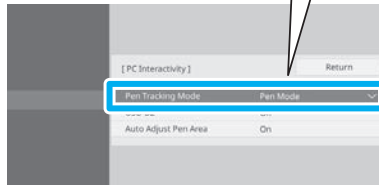

Drawing (Annotation Mode)

PC Interactivity

USB-B

10

[Pen/Touch] > [PC Interactivity] > [Pen Tracking Mode]

Windows/Mac: [Pen Mode]

Ubuntu: [Mouse Mode]

For More Information