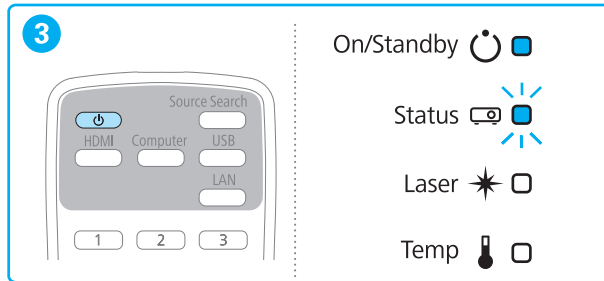

Initial Setting Wizard

Home Screen

5

Adjusting the Image Shape

1

[Keystone]

V-Keystone 50

H-Keystone 50