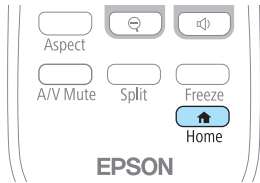

5 Sec.

Aspect	⏪	🔊
A/V Mute	Split	Freeze
	Home	

Easy Interactive Function (EB-770Fi/EB-760Wi)

7

Pen Operation

Finger Touch Operation

Drawing (Whiteboard Mode)

Whiteboard

Drawing (Annotation Mode)

PC Interactivity

USB-B

10

[Pen/Touch] > [PC Interactivity] > [Pen Tracking Mode]

Windows/Mac: [Pen Mode]

Ubuntu: [Mouse Mode]

For More Information