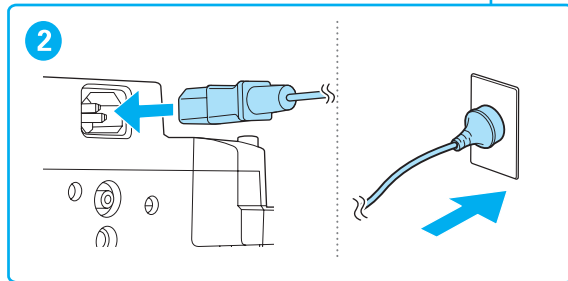

Product Box Contents

EB-770Fi/EB-770F/EB-760Wi/EB-760W only

1

* Bundled items vary depending on the country or the model.

EB-770Fi/EB-760Wi only

Connecting a Device

Turning On the Projector

3

Initial Setting Wizard

Home Screen

5

Adjusting the Image Shape

1

[Keystone]

V-Keystone 50

H-Keystone 50