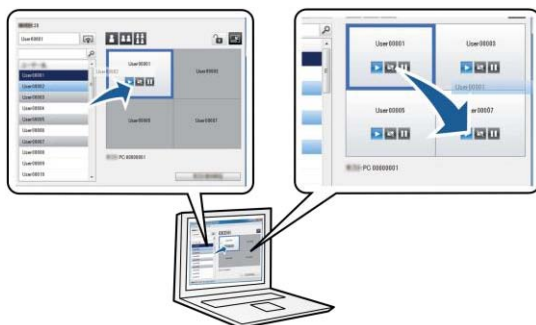

Epson iProjection Features

The Epson iProjection software is an application that allows you to hold interactive meetings or lessons by projecting images from network projectors.

The available features vary depending on your projector model and edition of software.

■ Four-Panel Display

■ Screen Delivery and Thumbnail Display Function

■ Change Presenters and Projection Position

Software Release History

Ver	Release Date	Update Contents
4.01	2023/10/31	- Revised the end-user license agreement (EULA).
3.34	2023/7/26	- Fixed a bug.
3.33	2023/2/17	- Fixed a bug.
3.32	2022/9/1	- Fixed a bug.
3.31	2022/3/18	- Fixed a bug.
3.30	2021/10/18	- Added the usage survey function.
3.00	2021/4/6	- Added the function to automatically start Epson Wireless Presentation.
2.41	2020/8/31	- Fixed a bug.
2.40	2020/2/21	- Supported the extended display. (Supported OS: Windows 10)
2.30	2019/9/10	