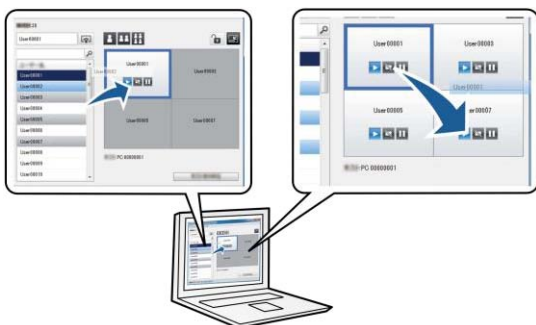

Epson iProjection Features

The Epson iProjection software is an application that allows you to hold interactive meetings or lessons by projecting images from network projectors.

The available features vary depending on your projector model and edition of software.

■ Four-Panel Display

■ Screen Delivery and Thumbnail Display Function

■ Change Presenters and Projection Position

Software Release History

Ver	Release Date	Update Contents
4.02	2024/9/27	- Supported Windows 11 SAC (Smart App Control).
4.01	2023/10/31	- Revised the end-user license agreement (EULA).
3.34	2023/7/26	- Fixed a bug.
3.33	2023/2/17	- Fixed a bug.
3.32	2022/9/1	- Fixed a bug.
3.31	2022/3/18	- Fixed a bug.
3.30	2021/10/18	- Added the usage survey function.
3.00	2021/4/6	- Added the function to automatically start Epson Wireless Presentation.
2.41	2020/8/31	- Fixed a bug.
2.40	2020/2/21	- Supported the extended display. (Supported OS: Windows 10)
2.30	2019/9/10	