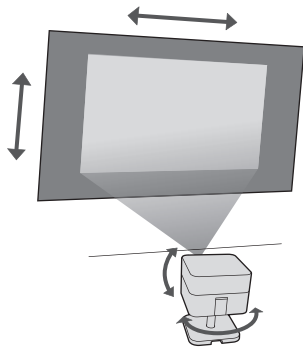

Hướng dẫn khởi động nhanh

Included items

Connecting

1 Turn on the projector

2 Install the projector

3 Pair the remote control & Select your language

4

To check for the latest projector firmware: