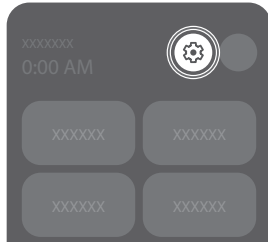

Hướng dẫn khởi động nhanh

Included items

Connecting

1 Turn on the projector

2 Install the projector

3 Pair the remote control & Select your language

4

To check for the latest projector firmware:

Open Epson Projector Update

If not installed, search for:

Charge your smartphone

(wireless charger)

When the image is blurry or distorted

Google TV is the name of this device's software experience and a trademark of Google LLC. YouTube is a trademark of Google LLC. Manufactured under license from Dolby Laboratories. Dolby, Dolby Audio, and the double-D symbol are trademarks of Dolby Laboratories Licensing Corporation.