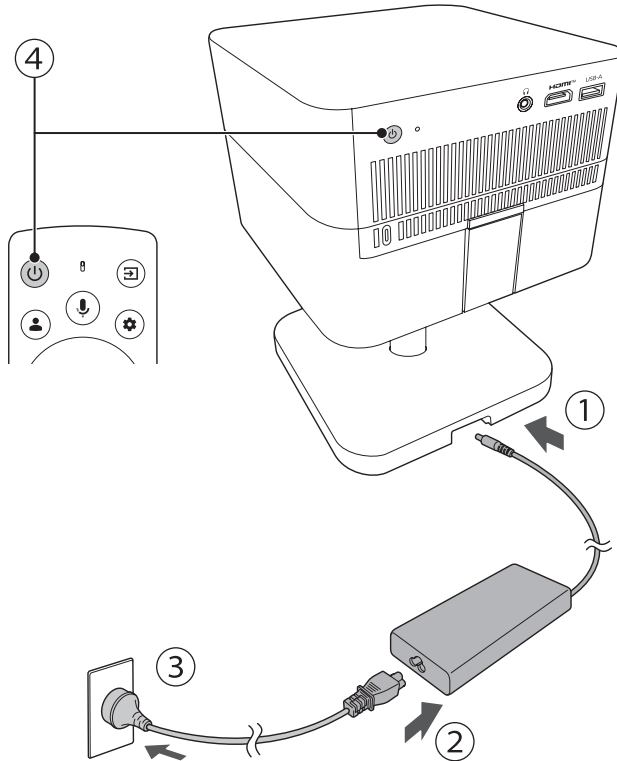

Hướng dẫn khởi động nhanh

Included items

Connecting

1 Turn on the projector

2 Install the projector

3 Pair the remote control & Select your language

4

To check for the latest projector firmware: