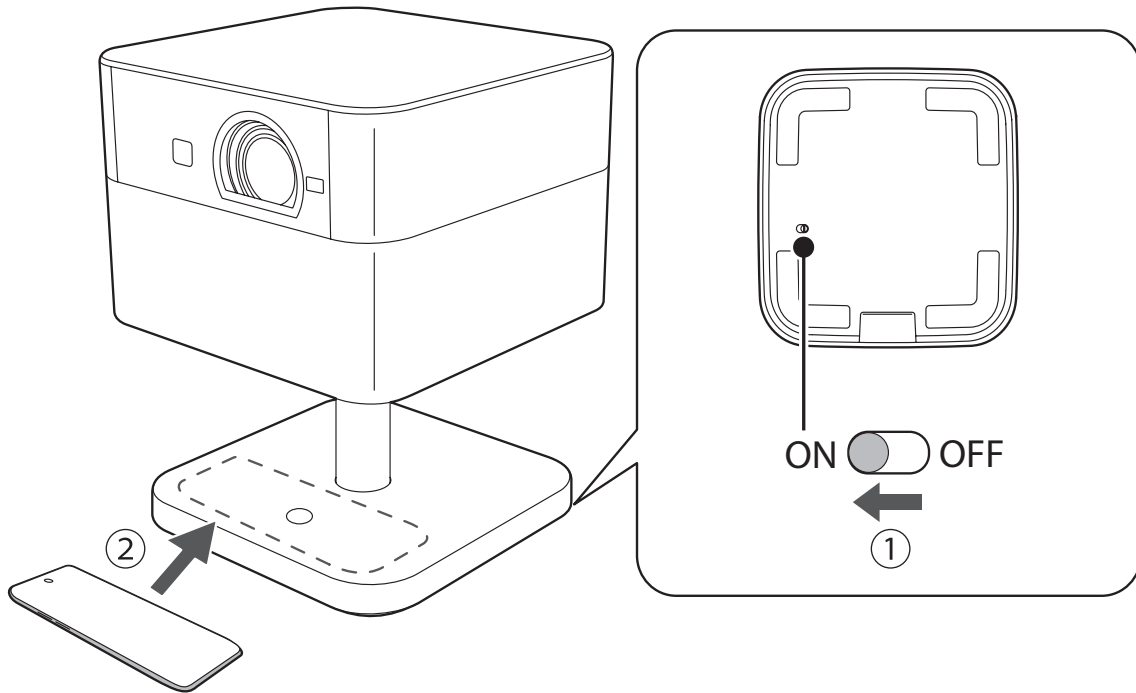

Charge your smartphone

(wireless charger)