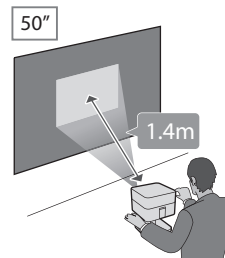

Hướng dẫn khởi động nhanh

Included items

Connecting

1 Turn on the projector

2 Install the projector

3 Pair the remote control & Select your language

4

To check for the latest projector firmware: