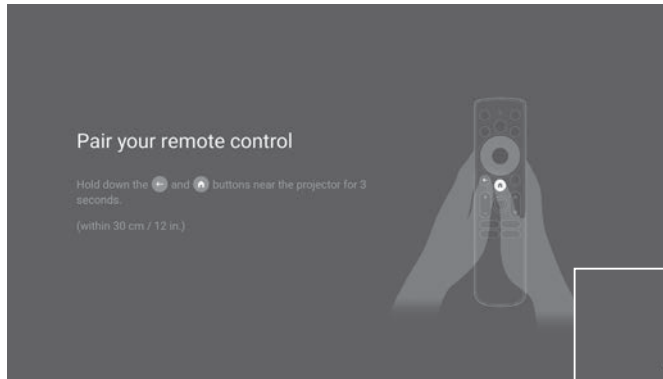

Hướng dẫn khởi động nhanh

Included items

Connecting

1 Turn on the projector

2 Install the projector

3 Pair the remote control & Select your language

4

To check for the latest projector firmware: