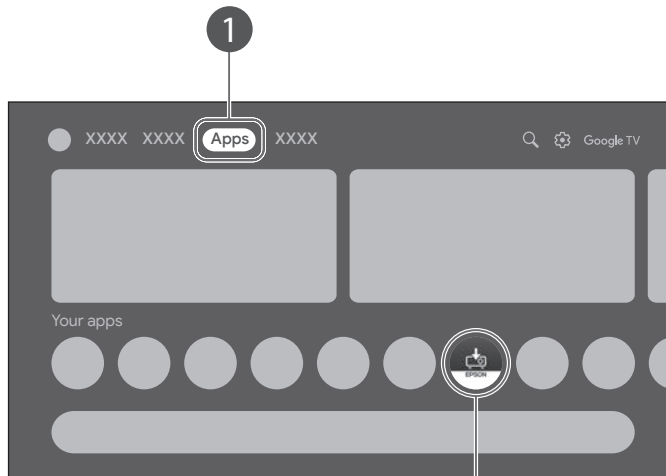

4

To check for the latest projector firmware:

Open Epson Projector Update