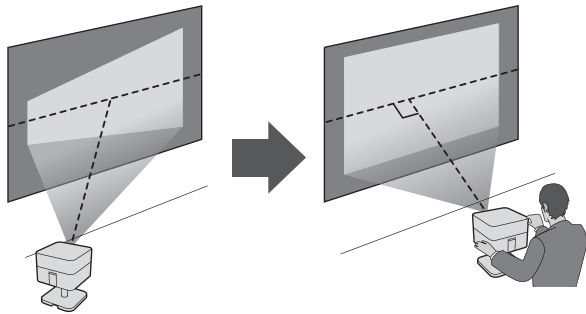

Hướng dẫn khởi động nhanh

Included items

Connecting

1 Turn on the projector

2 Install the projector

3 Pair the remote control & Select your language

4

To check for the latest projector firmware: