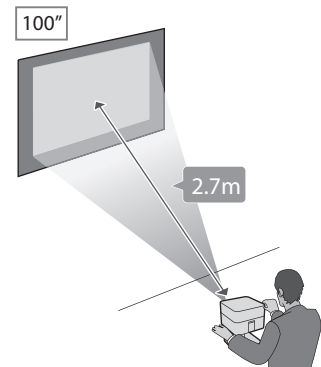

Hướng dẫn khởi động nhanh

Included items

Connecting

1 Turn on the projector

2 Install the projector

3 Pair the remote control & Select your language

4

To check for the latest projector firmware: