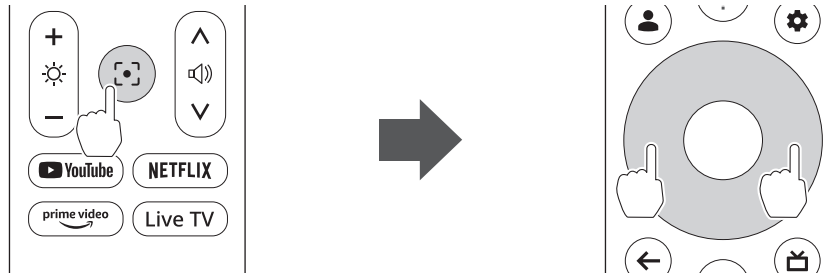

Hướng dẫn khởi động nhanh

Included items

Connecting

1 Turn on the projector

2 Install the projector

3 Pair the remote control & Select your language

4

To check for the latest projector firmware:

Open Epson Projector Update

If not installed, search for:

Charge your smartphone

(wireless charger)

When the image is blurry or distorted

Google TV is the name of this device's software experience and a trademark of Google LLC. YouTube is a trademark of Google LLC. Manufactured under license from Dolby Laboratories. Dolby, Dolby Audio, and the double-D symbol are trademarks of Dolby Laboratories Licensing Corporation.