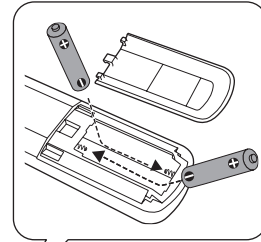

Hướng dẫn khởi động nhanh

Included items

Connecting

1 Turn on the projector

2 Install the projector

3 Pair the remote control & Select your language

4

To check for the latest projector firmware: