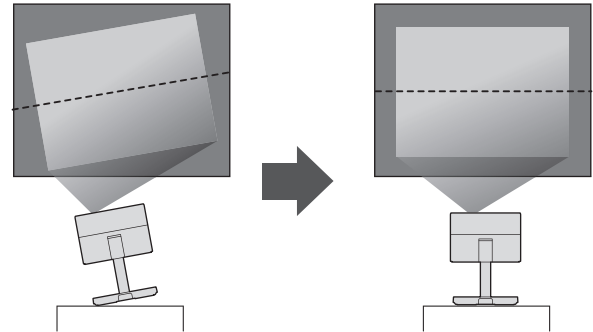

Hướng dẫn khởi động nhanh

Included items

Connecting

1 Turn on the projector

2 Install the projector

3 Pair the remote control & Select your language

4

To check for the latest projector firmware: